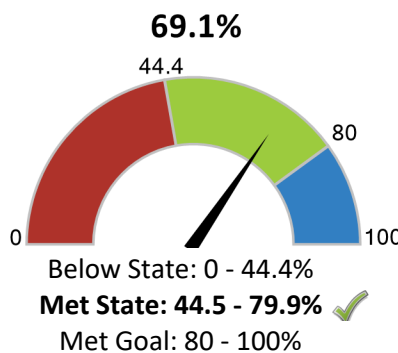

Math

Are students at risk?

Students that were absent for 10% or more of days enrolled