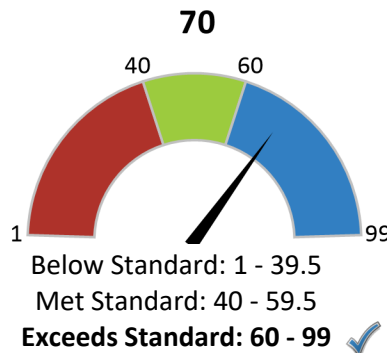

Chronic Absenteeism

How does student growth compare to other students?

Median Student Growth Percentile

Each student gets a **student growth percentile** from 1 to 99 for English (4th to 8th grade) and Math (4th to 7th grade) that explains their progress compared to students who had similar test scores in the past.

If the student growth percentiles for all students in the school are ordered from smallest to largest, the **median student growth percentile** is the percentile in the middle of that list.

English Language Arts