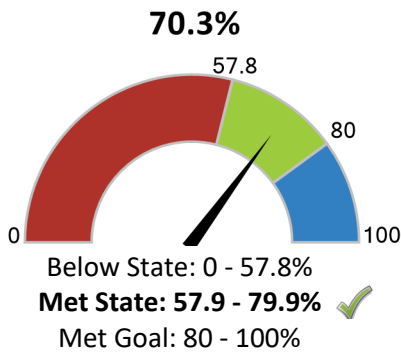

Memorial Elementary School

2018-2019

County: Middlesex
District: East Brunswick Township School District
Principal: Mrs. Cheryl Jones
14 INNES ROAD
E BRUNSWICK, NJ 08816
<https://www.ebnet.org/memorial>
732-613-6860

Total students: **577**

- Economically Disadvantaged: **19.8%**
- Students with Disabilities: **25.5%**
- English Learners: **5.4%**
- Grades offered: **PK-05**
- Student to Teacher Ratio: **10:1**
- Teacher Average Experience (years): **8.4**

School Highlights Reported by the District

- Curriculum includes: Everyday Math, Foundations, Reader's & Writer's Workshop & Next Generation Science Standards.
- Memorial School Clubs: Band, Coding, Chorus, Drama, Broadcast, Safety Patrol, Student Council and Homework.
- Students participate in programs related to anti-bullying prevention, fire safety and building a respectful community.

How did students perform on assessments?

Students that met or exceeded expectations on statewide assessments

English Language Arts