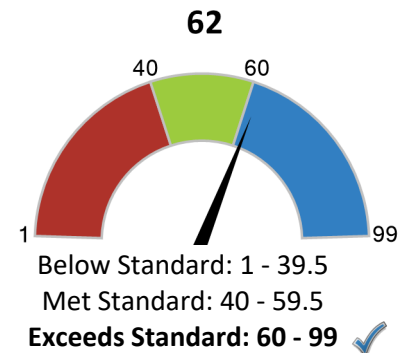

Math

How to use this report?

1. 1 **Learn More** about this school by viewing the [detailed report](#) or by clicking any of the "🔍" icons on the page.
2. 2 **Start Conversations** with school community members and ask questions. Use our [guides](#) for suggestions.
3. 3 **Engage** with your school communities to identify where schools are doing well and where they can improve.

www.state.nj.us/education

www.njschooldata.org

reportcard@doe.nj.gov