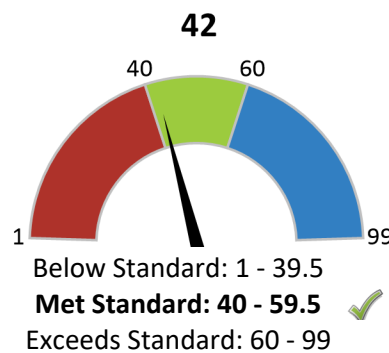

English Language Arts