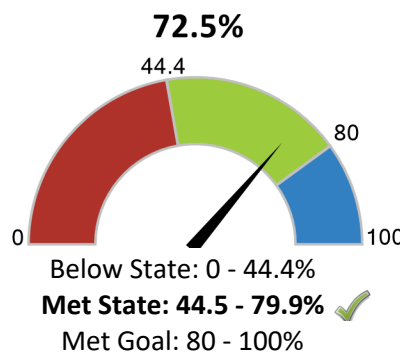

Math

Are students at risk?

Students that were absent for 10% or more of days enrolled