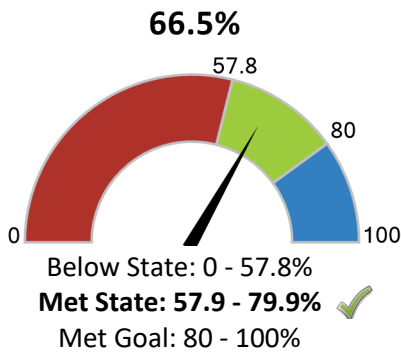

Irwin Elementary School

2018-2019

County: Middlesex
District: East Brunswick Township School District
Principal: Mrs. JoAnn Chmielowicz
71 RACETRACK ROAD
EAST BRUNSWICK, NJ 08816
<https://www.ebnet.org/irwin>
732-613-6840

Total students: **480**

- Economically Disadvantaged: **25.4%**
- Students with Disabilities: **12.1%**
- English Learners: **11.3%**
- Grades offered: **PK-05**
- Student to Teacher Ratio: **10:1**
- Teacher Average Experience (years): **11.0**

School Highlights Reported by the District

- Curriculum includes: Everyday Math, Foundations, Reader's & Writer's Workshop & Next Generation Science Standards.
- Our school offers: Art Enrichment, Chorus, Band, Yearbook Club, Safety Patrol and Student Council.
- Students participate in programs related to Anti-Bullying Prevention, Fire Safety and building a respectful community.

How did students perform on assessments?

Students that met or exceeded expectations on statewide assessments

English Language Arts