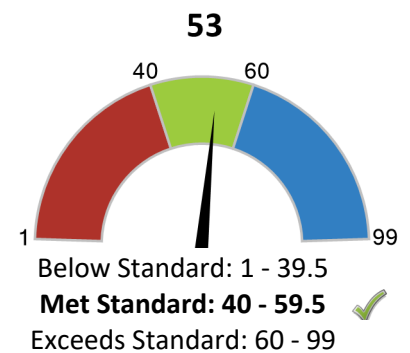

Math

How to use this report?

1. 1 **Learn More** about this school by viewing the [detailed report](#) or by clicking any of the "🔍" icons on the page.
2. 2 **Start Conversations** with school community members and ask questions. Use our [guides](#) for suggestions.
3. 3 **Engage** with your school communities to identify where schools are doing well and where they can improve.

www.state.nj.us/education

www.njschooldata.org

reportcard@doe.nj.gov