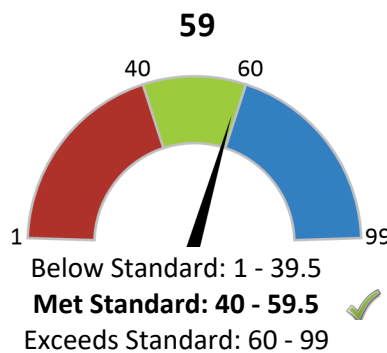

Chronic Absenteeism

How does student growth compare to other students?

Median Student Growth Percentile

Each student gets a **student growth percentile** from 1 to 99 for English (4th to 8th grade) and Math (4th to 7th grade) that explains their progress compared to students who had similar test scores in the past.

If the student growth percentiles for all students in the school are ordered from smallest to largest, the **median student growth percentile** is the percentile in the middle of that list.

English Language Arts