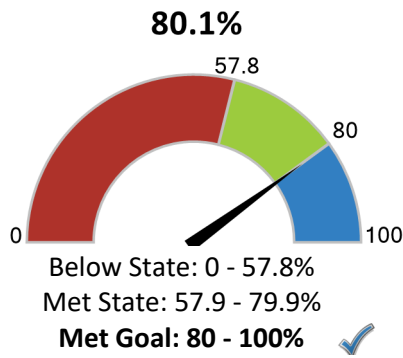

Central Elementary School

2018-2019

County: Middlesex
District: East Brunswick Township School District
Principal: Mrs. Danielle DiNinno
371 CRANBURY ROAD
EAST BRUNSWICK, NJ 08816
<https://www.ebnet.org/central>
732-613-6820

Total students: **424**

- Economically Disadvantaged: **15.1%**
- Students with Disabilities: **19.1%**
- English Learners: **6.4%**
- Grades offered: **PK-05**
- Student to Teacher Ratio: **9:1**
- Teacher Average Experience (years): **7.9**

School Highlights Reported by the District

- Curriculum includes: Everyday Math, Foundations, Reader's & Writer's Workshop & Next Generation Science Standards.
- Central School Clubs: Coding, Chorus, Student Council, Video Newsmakers, Safety Patrol, STEM, and Yearbook.
- Students participate in programs related to Anti-Bullying Prevention, Fire Safety and building a respectful community.

How did students perform on assessments?

Students that met or exceeded expectations on statewide assessments

English Language Arts