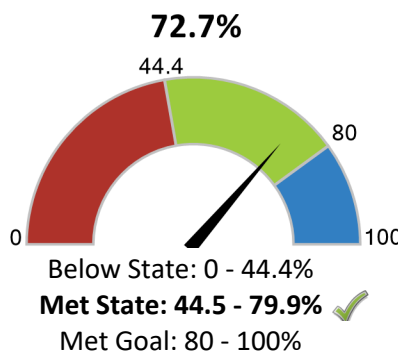

Math

Are students at risk?

Students that were absent for 10% or more of days enrolled