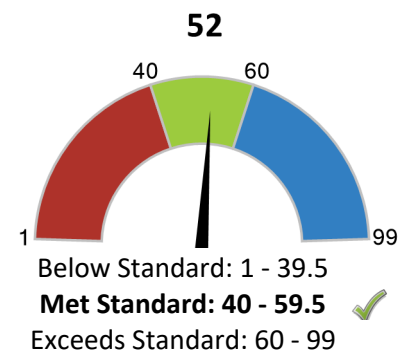

Math

How to use this report?

1. 1 **Learn More** about this school by viewing the [detailed report](#) or by clicking any of the "🔍" icons on the page.
2. 2 **Start Conversations** with school community members and ask questions. Use our [guides](#) for suggestions.
3. 3 **Engage** with your school communities to identify where schools are doing well and where they can improve.

www.state.nj.us/education

www.njschooldata.org

reportcard@doe.nj.gov