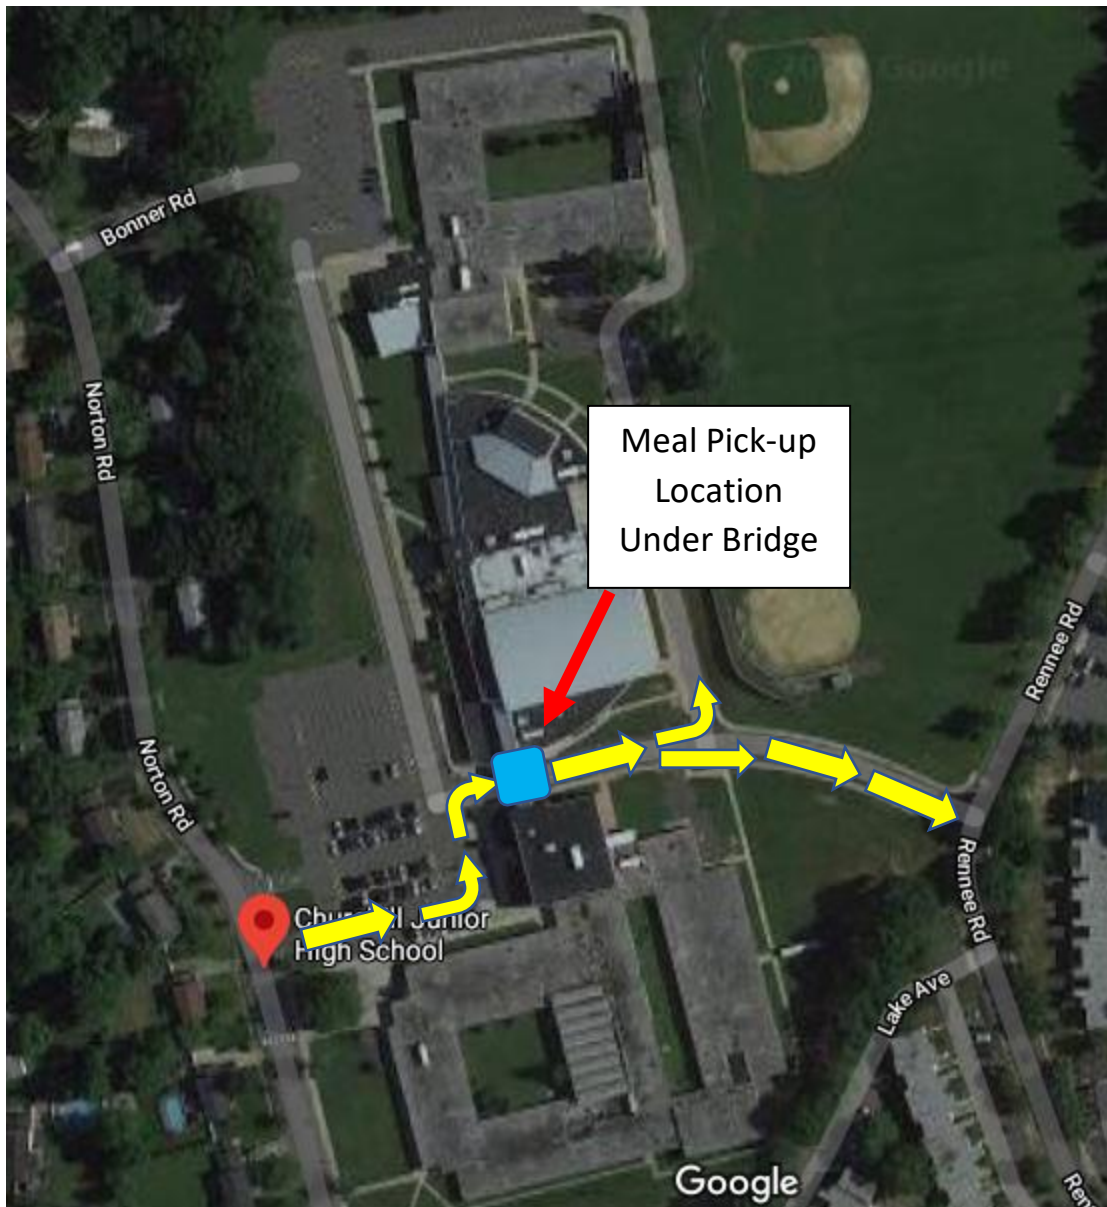

Churchill Junior High School Meal Pick-up Location

Please enter CJHS property from Norton Road and follow the route shown with yellow arrows when arriving to pick-up meals at the school. Our Child Nutrition staff will deliver meals to you at the location shown under the bridge. Cars should exit either to Renee Road or to the left after the bridge.